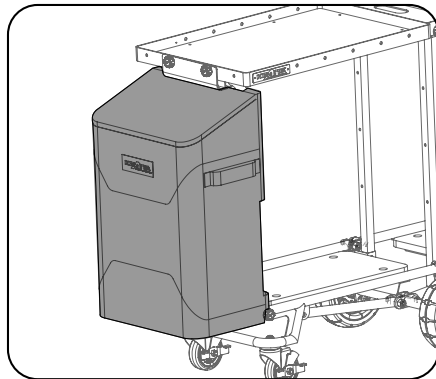

# add-ons

3" utility hooks

cargo bag

drop bin

[sales@kranecarts.com](mailto:sales@kranecarts.com) | +1.765.50.KRANE

ORANGE COUNTY, CALIFORNIA USA